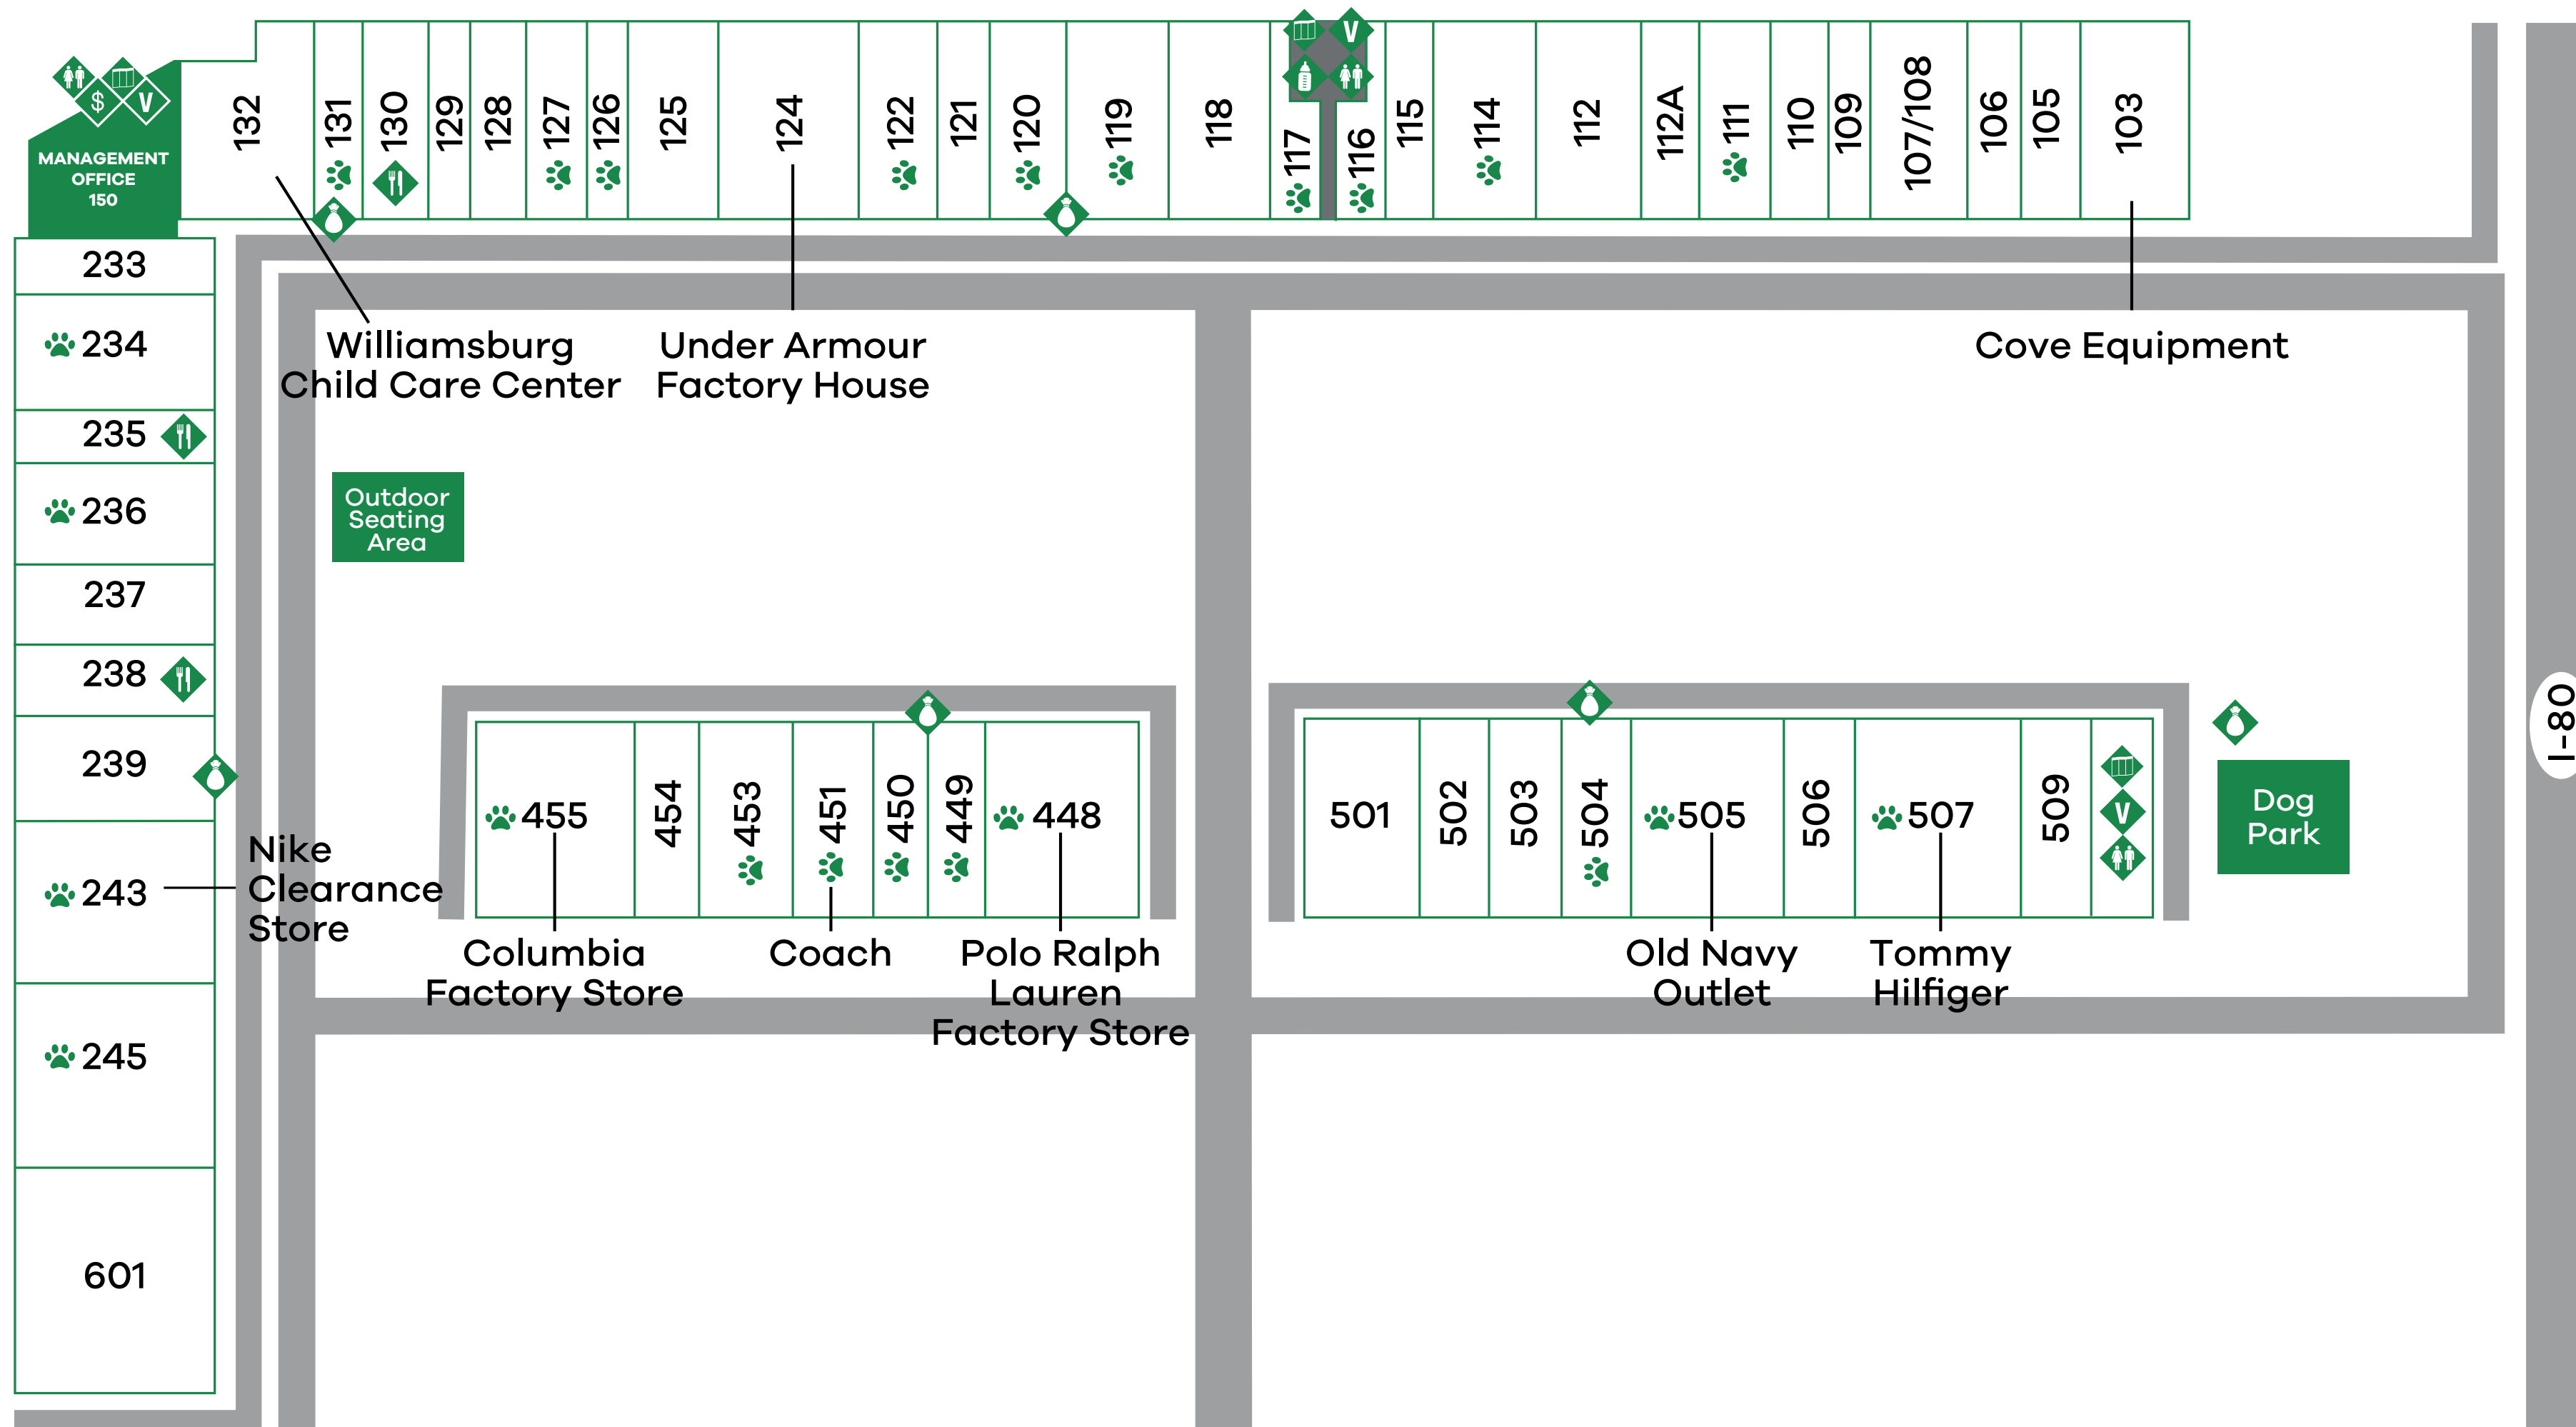

DIRECTORY

OUTLETS WILLIAMSBURG

ACCESSORIES/JEWELRY

- **234** American Eagle Outfitters
- **116** Claire's
- **451** Coach
- **455** Columbia Factory Store
- **450** El Pearl **LOCAL**
- **601** Lee | Wrangler Clearance
- **505** Old Navy Outlet
- **448** Polo Ralph Lauren Factory Store
- **117** Rebel Rose Boutique **LOCAL**
- **126** sunny grae **LOCAL**
- **507** Tommy Hilfiger

APPAREL

- **234** American Eagle Outfitters
- **451** Coach
- **455** Columbia Factory Store
- **236** Eddie Bauer Outlet
- **450** El Pearl **LOCAL**
- **239** Express Factory Store
- **245** Gap Factory Store
- **111** Hanesbrands
- **601** Lee | Wrangler Clearance
- **237** Maurices
- **243** Nike Clearance Store
- **505** Old Navy Outlet
- **448** Polo Ralph Lauren Factory Store
- **117** Rebel Rose Boutique **LOCAL**
- **126** sunny grae **LOCAL**
- **507** Tommy Hilfiger
- **124** Under Armour Factory House

CHILDREN'S WEAR

- **504** Carter's
- **455** Columbia Factory Store
- **450** El Pearl **LOCAL**
- *Addlee, Rhy & Co.*
- **245** Gap Factory Store
- **601** Lee | Wrangler Clearance
- **243** Nike Clearance Store
- **505** Old Navy Outlet
- **448** Polo Ralph Lauren Factory Store
- **507** Tommy Hilfiger
- **124** Under Armour Factory House

FOOD

- **238** Bryant's Chill & Grill **LOCAL**
- **130A** Rocky Mountain Chocolate Factory
- **235** Subway

ATM

FOOD

PET FRIENDLY

COUPON BOOKS
Available along all sidewalks

VENDING
MACHINE

PET WASTE
STATIONS

MOTHERS
ROOM

RESTROOMS

SCAN ME

TAKE THIS DIRECTORY WITH YOU

FOOTWEAR

- **451** Coach
- **455** Columbia Factory Store
- **509** Famous Footwear Outlet
- **237** Maurices
- **243** Nike Clearance Store
- **119** Skechers
- **124** Under Armour Factory Store

HOUSEWARES

- **118** A & G Home **LOCAL**
- **453** Back Roads Antiques **LOCAL**
- **130B** Kitchen, Gifts & More **LOCAL**

SERVICES

- **103** Cove Equipment **LOCAL**
- **120** Fetch Pet Center **LOCAL**
- *Grooming and Self-wash*
- **129** Luxor Nail Spa **LOCAL**

SPECIALTY

- **453** Back Roads Antiques **LOCAL**
- **449** Bath & Body Works
- **114** Book Warehouse
- **120** Fetch Pet Center **LOCAL**
- **103** Cove Equipment **LOCAL**
- **122** Geek City Games **LOCAL**
- **127** green-ish iowa **LOCAL**

POP UP STORES

- **117** Rebel Rose Boutique **LOCAL**
- **Open Weekends Only**
- **131** Back Alley Sawmill **LOCAL**
- **502** Trendy Chics Boutique **LOCAL**
- *Until 7/1/22*

FREE WIFI IS
AVAILABLE
THROUGHOUT
THE CENTER

SHORT AND LONG TERM
SPACE AVAILABLE!
CALL (319) 668-2885