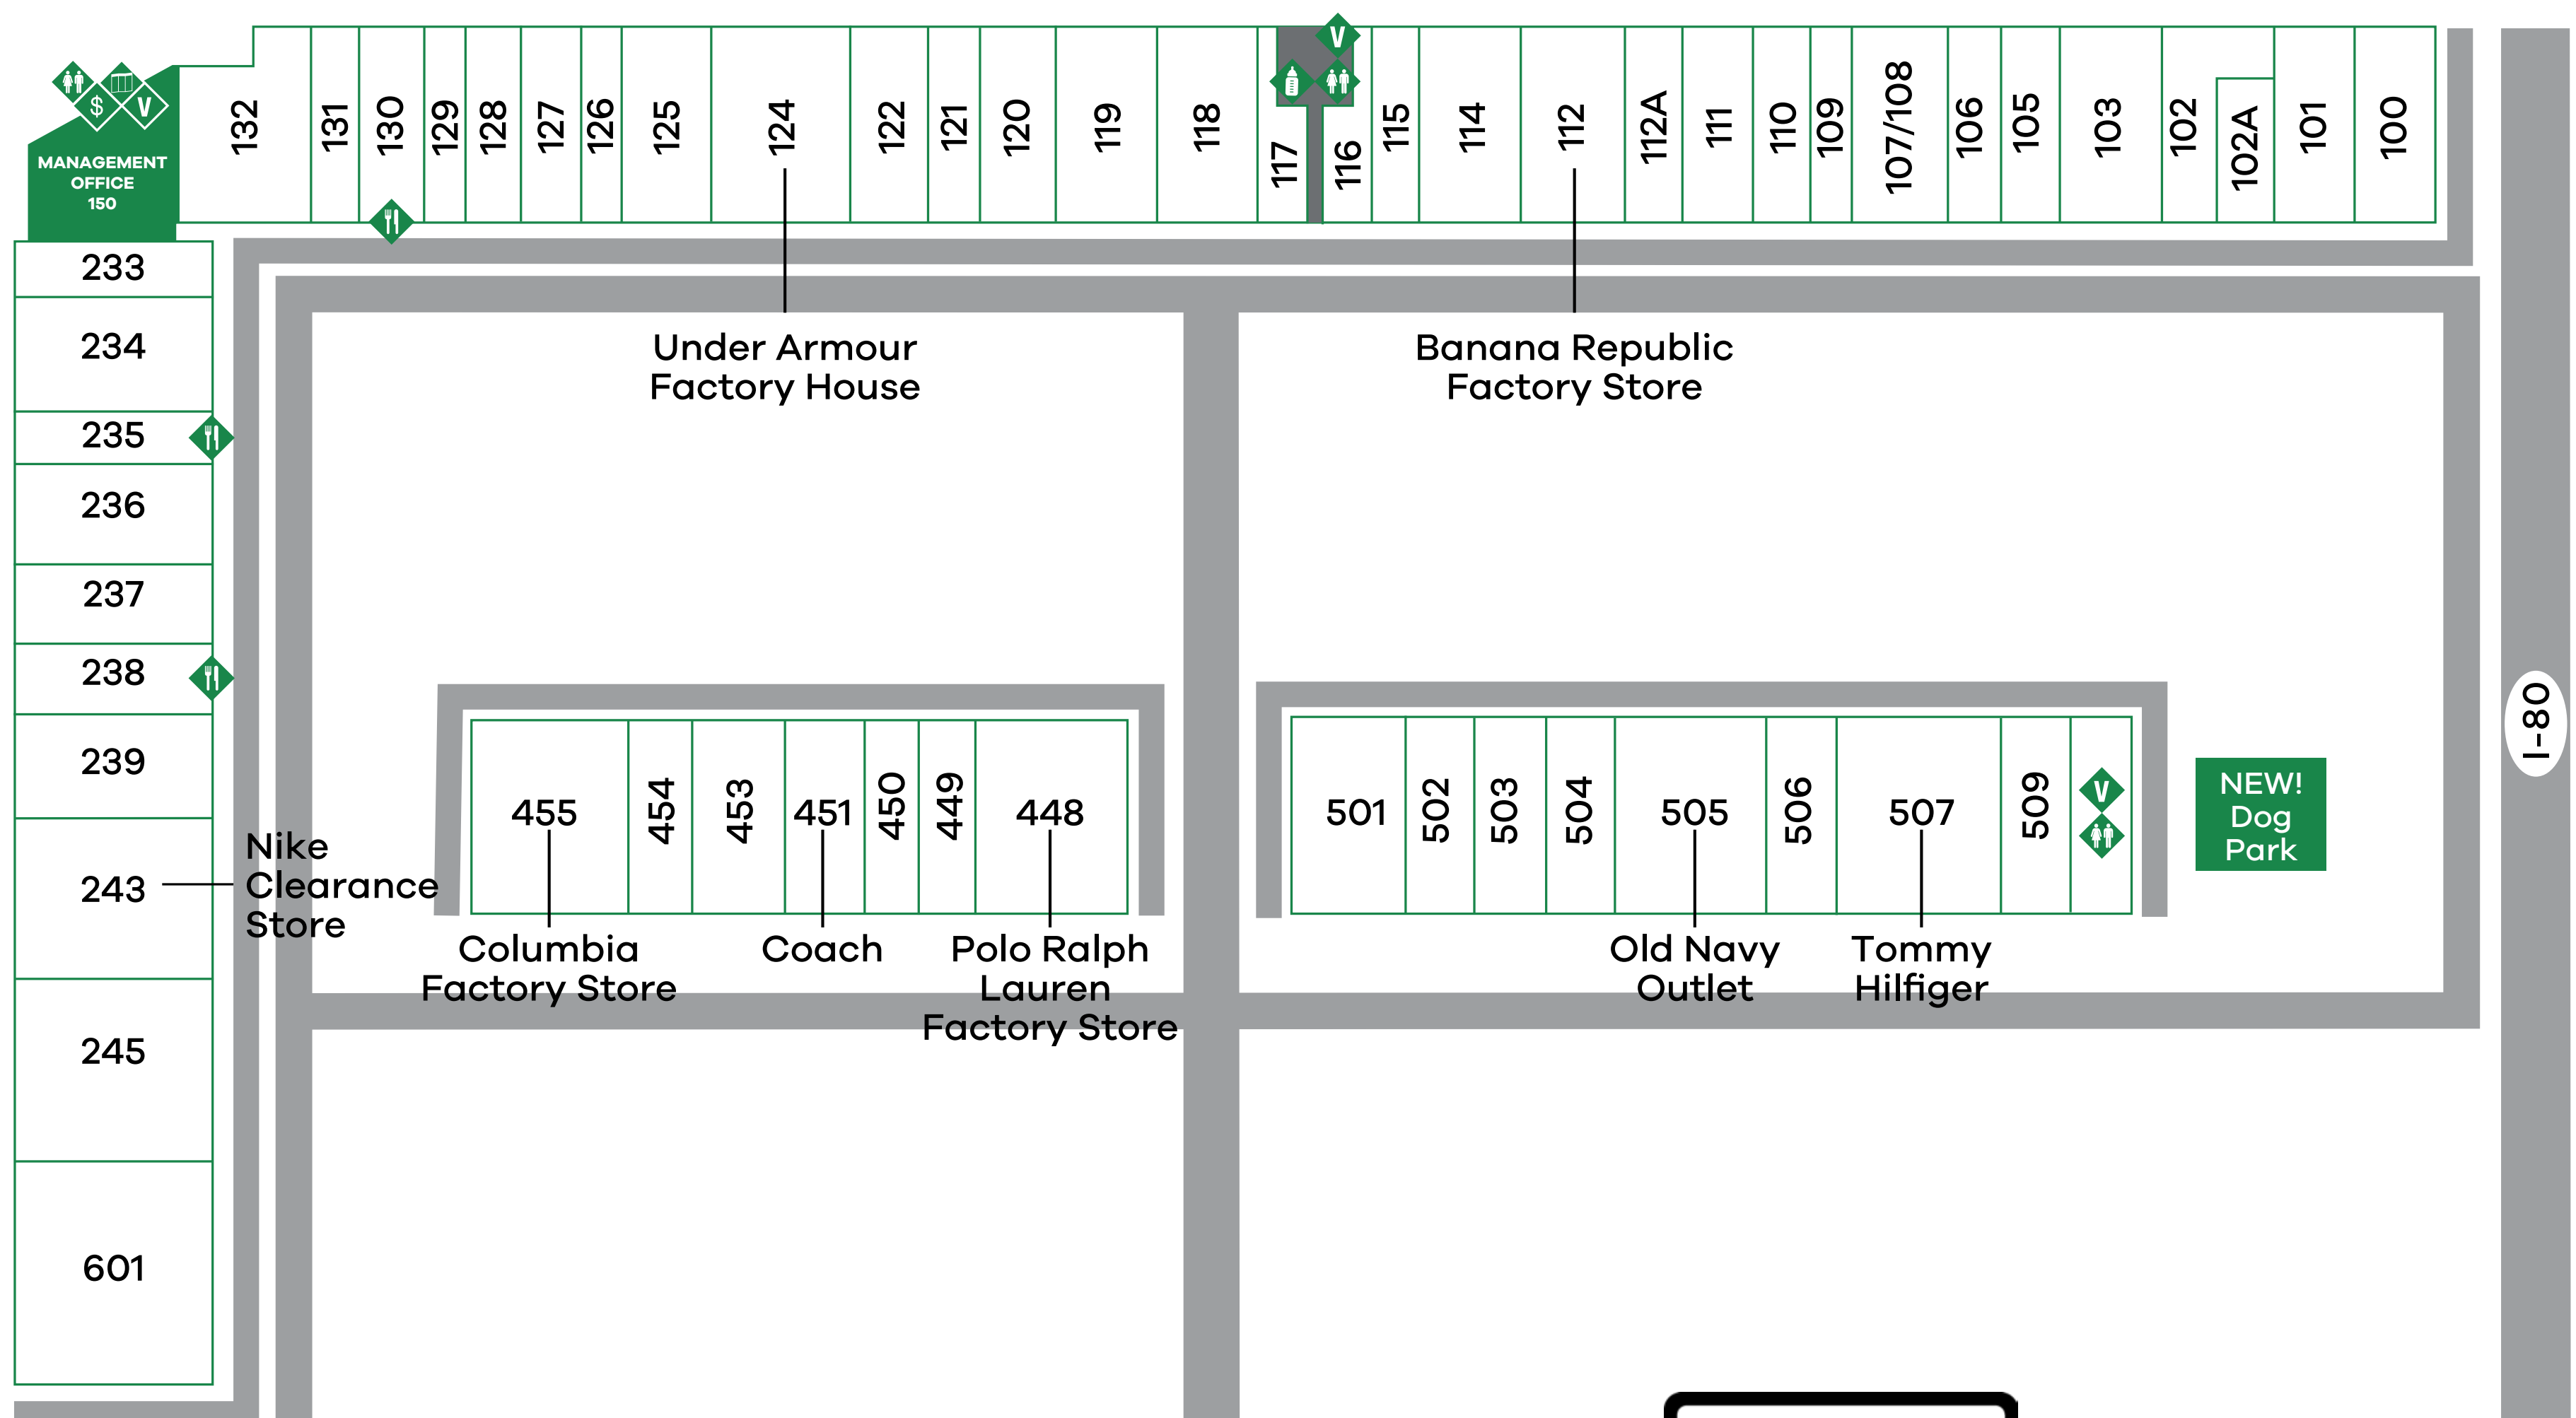

DIRECTORY

I-80

ACCESSORIES/JEWELRY

- 234** American Eagle Outfitters
- 112** Banana Republic Factory Store
- 454** boho belle **NEW**
- 116** Claire's
- 451** Coach
- 455** Columbia Factory Store
- 450** El Pearl **NEW**
- 115** Kay Jewelers Outlet
- 601** Lee | Wrangler Clearance
- 505** Old Navy Outlet
- 448** Polo Ralph Lauren Factory Store
- 126** sunny grae **NEW**
- 507** Tommy Hilfiger

APPAREL

- 234** American Eagle Outfitters
- 112** Banana Republic Factory Store
- 454** boho belle **NEW**
- 451** Coach
- 455** Columbia Factory Store
- 236** Eddie Bauer Outlet
- 450** El Pearl **NEW**
- 239** Express Factory Store
- 245** Gap Factory Store
- 111** Hanesbrands
- 601** Lee | Wrangler Clearance
- 237** Maurices
- 243** Nike Clearance Store
- 505** Old Navy Outlet
- 448** Polo Ralph Lauren Factory Store
- 126** sunny grae **NEW**
- 507** Tommy Hilfiger
- 124** Under Armour Factory House

CHILDREN'S WEAR

- 504** Carter's
- 455** Columbia Factory Store
- 450** El Pearl **NEW**
- 245** Gap Factory Store
- 601** Lee | Wrangler Clearance
- 243** Nike Clearance Store
- 505** Old Navy Outlet
- 448** Polo Ralph Lauren Factory Store
- 507** Tommy Hilfiger
- 124** Under Armour Factory House

FOOD

- 238** Bryant's Chill & Grill
- 130A** Rocky Mountain Chocolate Factory
- 235** Subway

FOOTWEAR

- 454** boho belle **NEW**
- 451** Coach
- 455** Columbia Factory Store
- 450** El Pearl **NEW**
- 509** Famous Footwear Outlet
- 237** Maurices
- 243** Nike Clearance Store
- 119** Skechers
- 124** Under Armour Factory Store