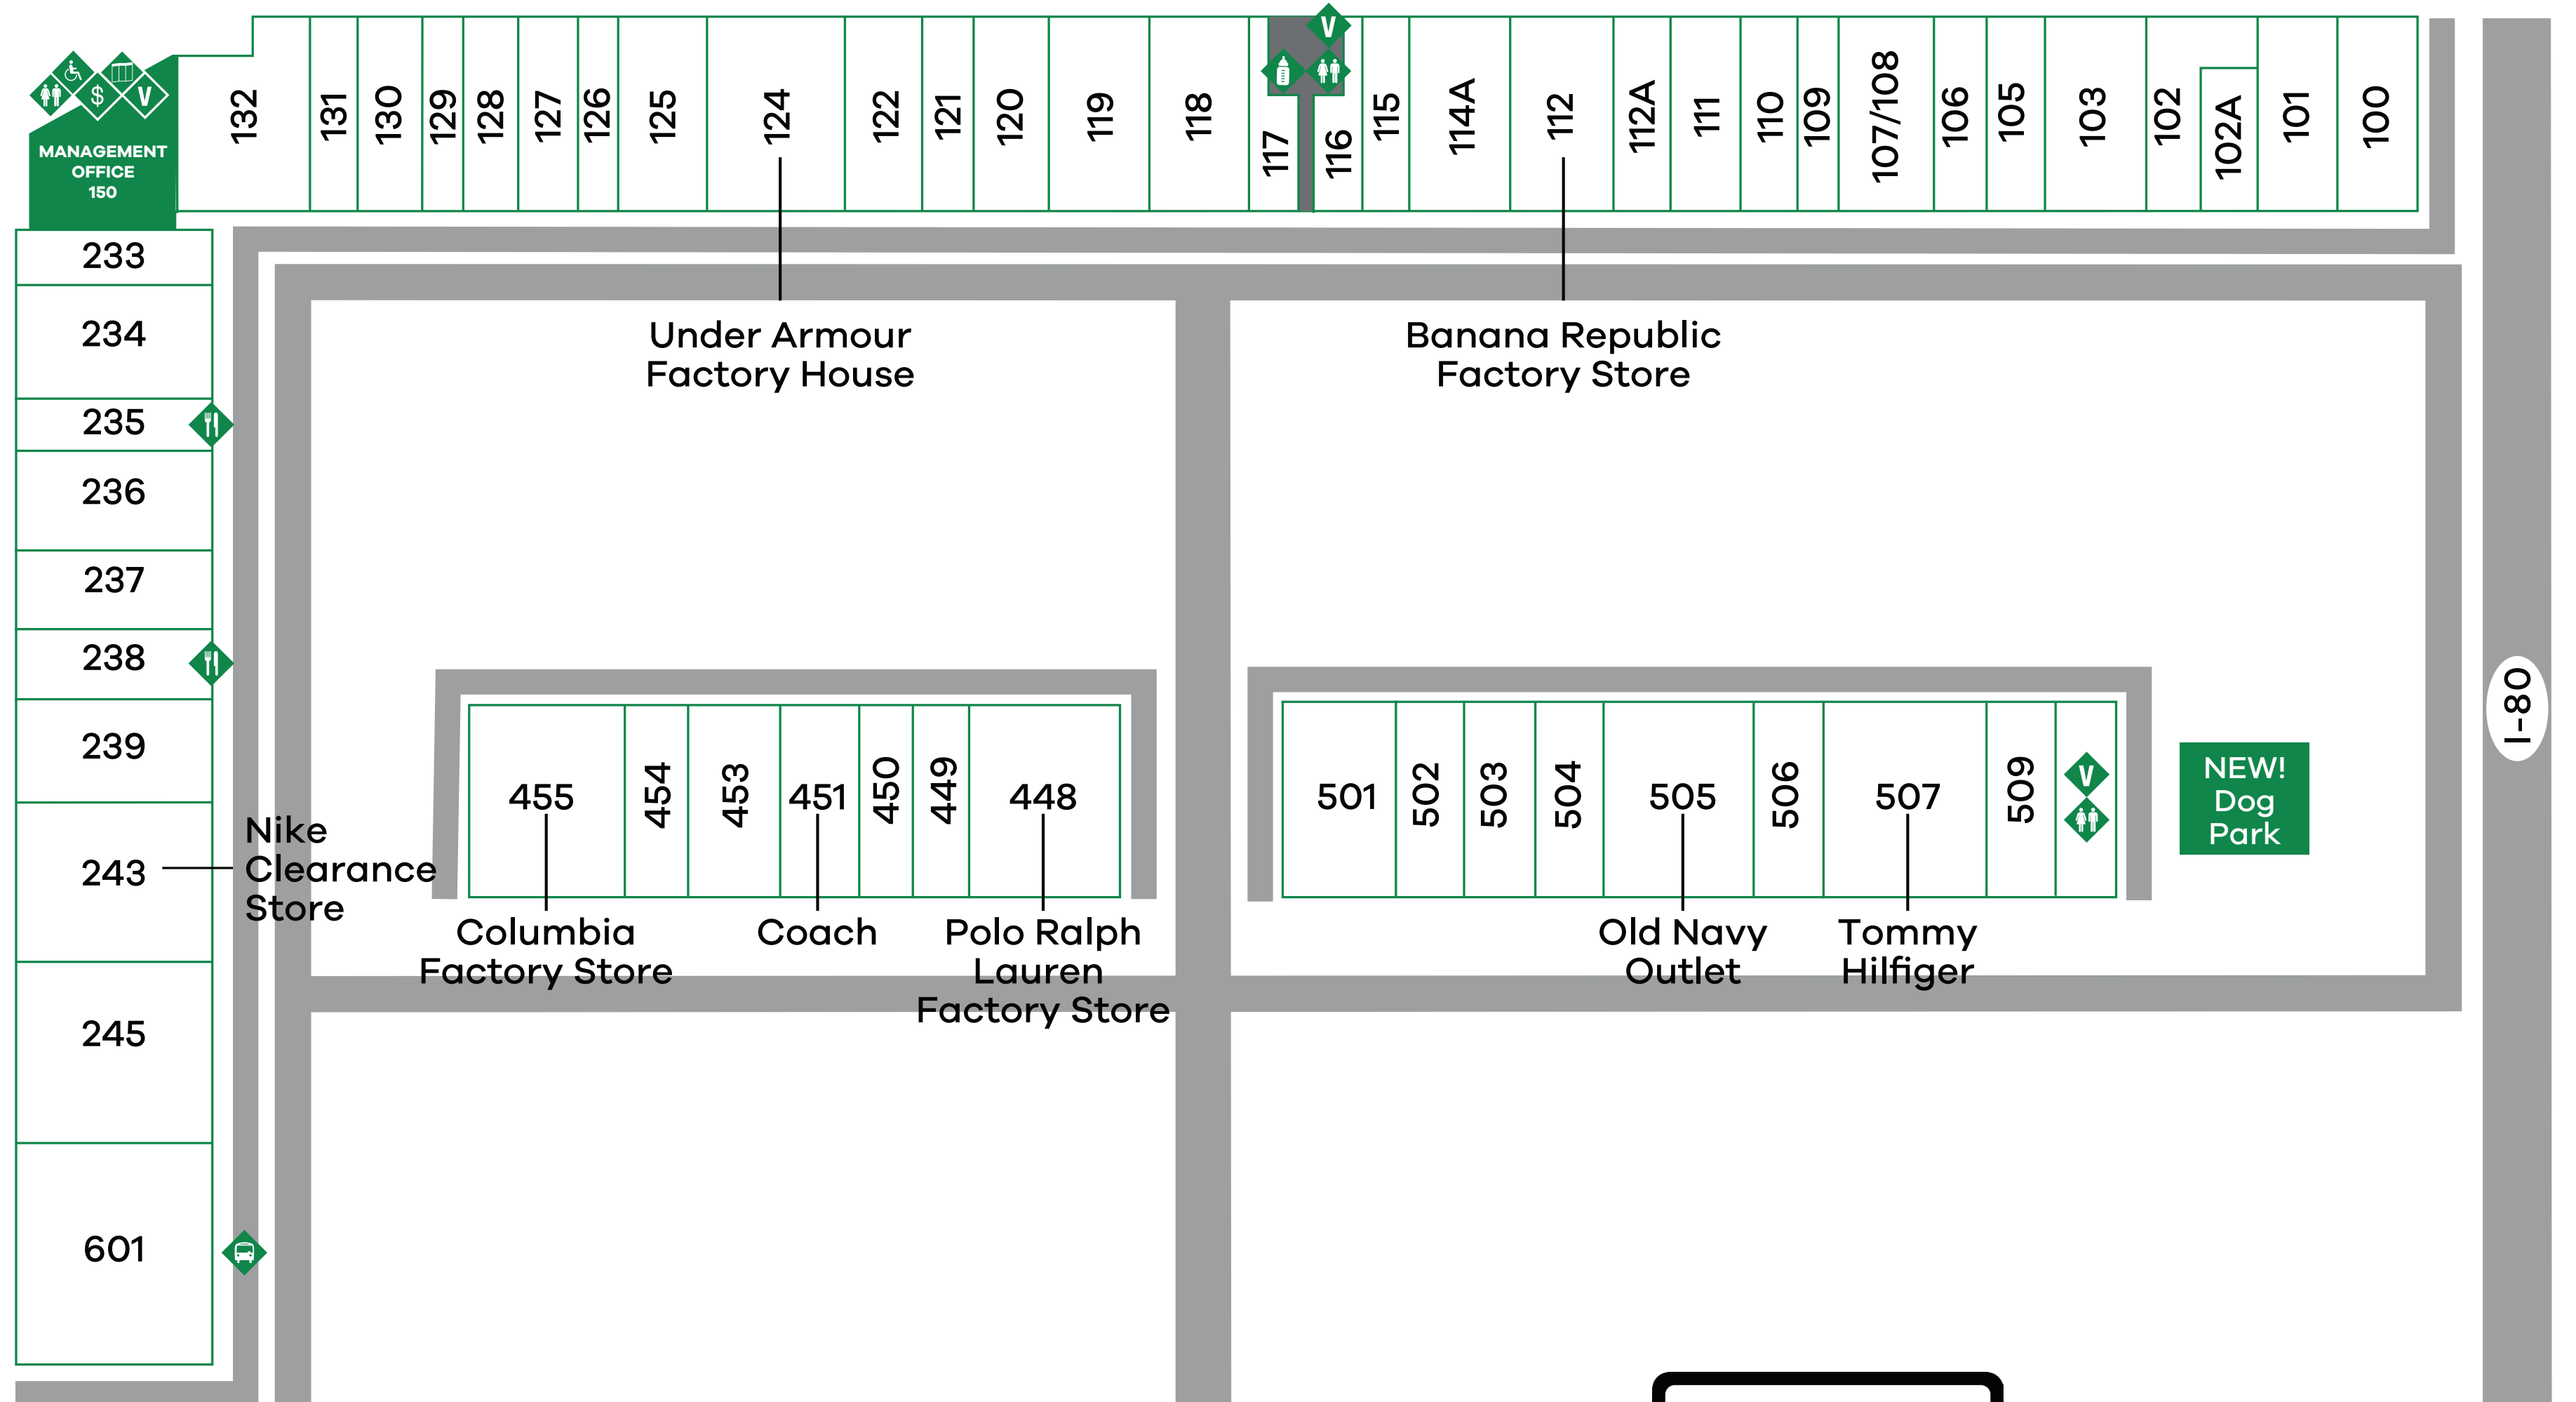

DIRECTORY

ACCESSORIES/JEWELRY

- 234 American Eagle Outfitters
- 112 Banana Republic Factory Store
- 454 boho belle **NEW**
- 116 Claire's
- 451 Coach
- 455 Columbia Factory Store
- 450 El Pearl **NEW**
- 115 Kay Jewelers Outlet
- 601 Lee | Wrangler Clearance
- 505 Old Navy Outlet
- 448 Polo Ralph Lauren Factory Store
- 507 Tommy Hilfiger

APPAREL

- 234 American Eagle Outfitters
- 112 Banana Republic Factory Store
- 454 boho belle **NEW**
- 451 Coach
- 455 Columbia Factory Store
- 112A Destination XL Outlet
- 236 Eddie Bauer Outlet
- 450 El Pearl **NEW**
- 239 Express Factory Store
- 245 Gap Factory Store
- 111 Hanesbrands
- 601 Lee | Wrangler Clearance
- 237 Maurices
- 243 Nike Clearance Store
- 505 Old Navy Outlet
- 448 Polo Ralph Lauren Factory Store
- 507 Tommy Hilfiger
- 124 Under Armour Factory House

CHILDREN'S WEAR

- 504 Carter's
- 455 Columbia Factory Store
- 450 El Pearl **NEW**
- 245 Gap Factory Store
- 601 Lee | Wrangler Clearance
- 243 Nike Clearance Store
- 505 Old Navy Outlet
- 448 Polo Ralph Lauren Factory Store
- 507 Tommy Hilfiger
- 124 Under Armour Factory House

- ATM
- MOTHERS ROOM
- VENDING MACHINE
- COUPON BOOKS
- FOOD
- RESTROOMS
- BUS CHECK-IN

SCAN ME

TAKE THIS DIRECTORY WITH YOU

FOOD

- 238 Bryant's Chill & Grill
- 130 Rocky Mountain Chocolate Factory, Kitchen, Gifts & More **NEW**
- 235 Subway

FOOTWEAR

- 454 boho belle **NEW**
- 451 Coach
- 455 Columbia Factory Store
- 112A Destination XL Outlet
- 450 El Pearl **NEW**
- 509 Famous Footwear Outlet
- 237 Maurices
- 243 Nike Clearance Store
- 119 Skechers
- 124 Under Armour Factory Store

HOUSEWARES

- 453 Back Roads Antiques **NEW**
- 454 boho belle **NEW**
- 130 Rocky Mountain Chocolate Factory, Kitchen, Gifts & More **NEW**

SERVICES

- 120 Fetch Pet Center
- Grooming Salon
- 454 boho belle **NEW**
- Double Take Interior and Floor Design
- 233 JSM Tax and Bookkeeping **NEW**
- 106 Luxor Nail Spa
- 122 Sharp Edge Depot
- Knife Sharpening and Engraving

SPECIALTY

- 453 Back Roads Antiques **NEW**
- 449 Bath & Body Works
- 114A Book Warehouse
- 120 Fetch Pet Center
- 117 Frangrance Outlet
- 121 Sharp Edge Depot
- Knife Throwing

POP UP STORES

- 126 sunny grae **NEW**
- Through 5/31/21