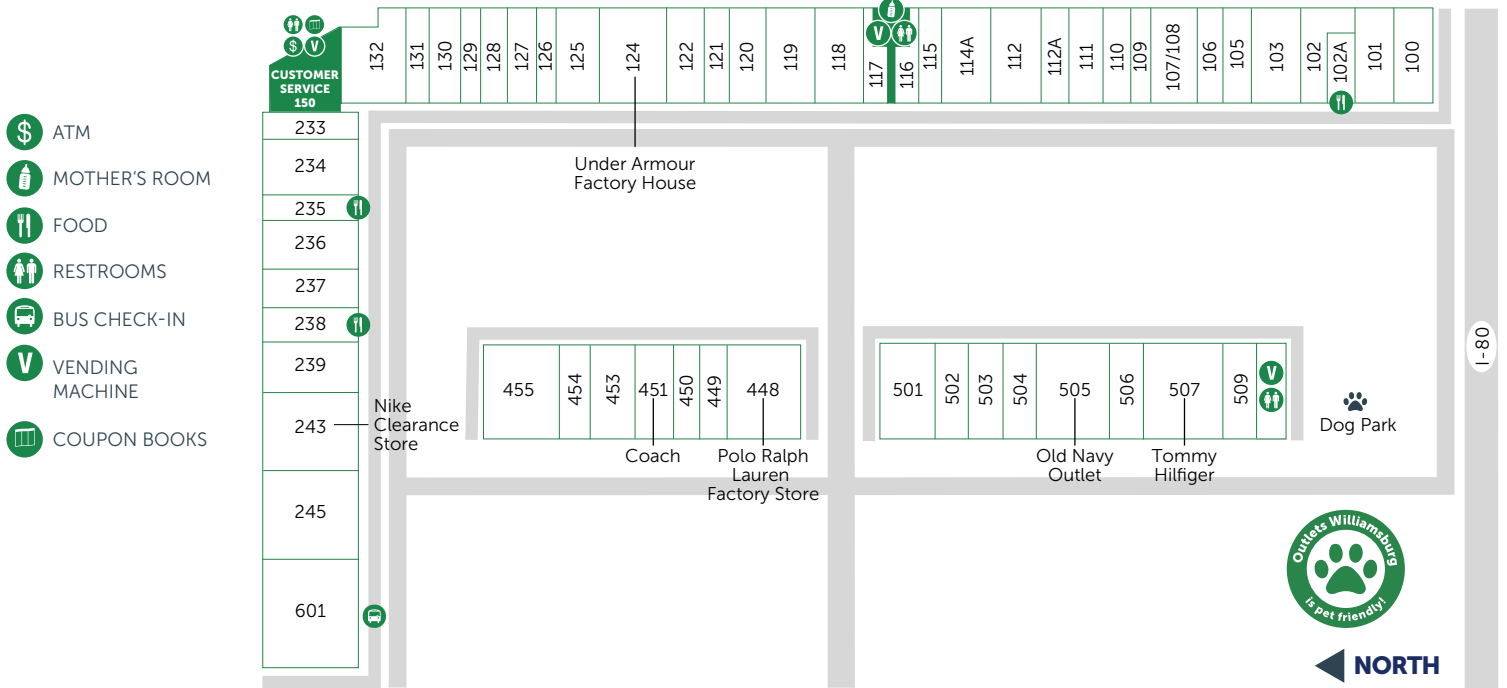

WHERE FASHION LIVES

ACCESSORIES/JEWELRY

- 234** AMERICAN EAGLE OUTFITTERS
- 112** BANANA REPUBLIC FACTORY STORE
- 502** CHRISTOPHER & BANKS
- 116** CLAIRE'S
- 451** COACH
- 455** COLUMBIA FACTORY STORE
- 115** KAY JEWELERS OUTLET
- 601** LEE | WRANGLER CLEARANCE
- 505** OLD NAVY OUTLET
- 448** POLO RALPH LAUREN FACTORY STORE
- 454** TALBOTS OUTLET
- 507** TOMMY HILFIGER

APPAREL

- 234** AMERICAN EAGLE OUTFITTERS
- 112** BANANA REPUBLIC FACTORY STORE
- 502** CHRISTOPHER & BANKS
- 451** COACH
- 455** COLUMBIA FACTORY STORE
- 112A** DESTINATION XL OUTLET
- 236** EDDIE BAUER OUTLET
- 239** EXPRESS FACTORY STORE
- 245** GAP FACTORY STORE
- 111** HANESBRANDS
- 503** JOCKEY
- 601** LEE | WRANGLER CLEARANCE
- 237** MAURICES
- 243** NIKE CLEARANCE STORE
- 505** OLD NAVY OUTLET

APPAREL continued

- 448** POLO RALPH LAUREN FACTORY STORE
- 454** TALBOTS OUTLET
- 507** TOMMY HILFIGER
- 124** UNDER ARMOUR FACTORY HOUSE
- 105** VAN HEUSEN

CHILDREN'S APPAREL

- 504** CARTER'S
- 455** COLUMBIA FACTORY STORE
- 245** GAP FACTORY STORE
- 601** LEE | WRANGLER CLEARANCE
- 243** NIKE CLEARANCE STORE
- 505** OLD NAVY OUTLET
- 448** POLO RALPH LAUREN FACTORY STORE
- 507** TOMMY HILFIGER
- 124** UNDER ARMOUR FACTORY HOUSE

SPECIALTY

- 453** BACK ROADS ANTIQUES
- 449** BATH & BODY WORKS
- 114A** BOOK WAREHOUSE
- 120** FETCH PET CENTER
- 117** FRAGRANCE OUTLET
- 121** SHARP EDGE DEPOT

POP UP STORES THROUGH 1/1/21

- 126** BOHO BELLE
- 129** EL PEARL